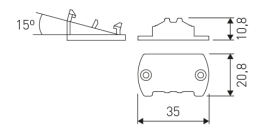

#### Dimensions

Product dimensions (mm) 20 x 1510 x 15,7

2 fixing plates.

Scheme

LD04400000042

15° - 2 fixing plates.

Scheme

LD04400000043

30° - 2 fixing plates.

Scheme