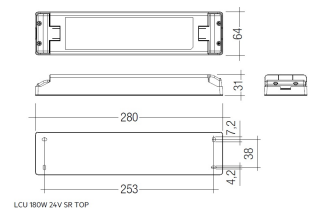

#### Dimensions

Product dimensions (mm) 20 x 1510 x 15,7

Picture

Scheme

71/LD18024

**180W Power supply driver from the Troll family Standard DriverP.**

Picture

Scheme

71/LD3524

**35W Power supply driver from the Troll family Standard DriverP.**