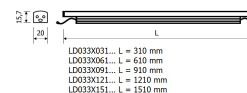

Small format LED linear luminaire from the TROLL family PerfileLED.

DESCRIPTION

Small format LED linear luminaire from the TROLL family PerfileLED setting an advanced and innovative thermal balance system through passive dissipation with stable colour temperature of 4000° K (neutral white) optimised to be used as indoor or outdoor lighting where environmental integration was a relevant requirement such as bathrooms, kitchen furniture, shelves or retro-illumination. Designed for wall or ceiling surface mounted. Body profile built in extruded aluminium with IP65 connectors finished in grey. Luminaire built-in an optical system based on a lens made of synthetic material with an angle beam of 60°. Luminaire sets a 22,5 W LED source with CRI higher than 85 % and a chromatic dispersion lower than 3 SMCD. Fixture has a luminous flux of 1400 Lm, with an efficiency of 57 Lm/W and a total consumption of 24,8 W. The average life for the luminaire is 50000 h (stabilised at a minimum flux of 70 % from the original). Luminaire is fed at 220-240V; 50/60 Hz. and needs a constant power auxiliary gear.

Item code	LD033715114011
Product type	IN
Category	Surface Linears
Family	Led Profile
Subfamily	Perfiled
Materials	Body profile built in extruded aluminium with IP65 connectors.
Optical system	Luminaire built-in an optical system based on a lens made of synthetic material.
Installation instructions	Luminaire designed for wall or ceiling surface mounted.