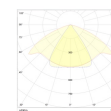

Photometry

Photometry