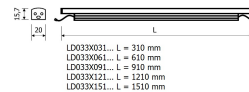

Small format LED linear luminaire from the TROLL family PerfileLED.

DESCRIPTION

Small format LED linear luminaire from the TROLL family PerfileLED setting an advanced and innovative thermal balance system through passive dissipation with stable colour temperature of 3000° K (warm white) optimised to be used as indoor or outdoor lighting where environmental integration was a relevant requirement such as bathrooms, kitchen furniture, shelves or retro-illumination. Designed for wall or ceiling surface mounted. Body profile built in extruded aluminium with IP65 connectors finished in grey. Luminaire built-in an optical system based on a lens made of synthetic material with an angle beam of 60°. Luminaire sets a 22,5 W LED source with CRI higher than 85 % and a chromatic dispersion lower than 3 SMCD. Fixture has a luminous flux of 1245 Lm, with an efficiency of 50 Lm/W and a total consumption of 24,8 W. The average life for the luminaire is 50000 h (stabilised at a minimum flux of 70 % from the original). Luminaire is fed at 220-240V; 50/60 Hz. and needs a constant power auxiliary gear.

Item code	LD033615114011
Product type	IN
Category	Surface Linears
Family	Led Profile
Subfamily	Perfiled
Materials	Body profile built in extruded aluminium with IP65 connectors.
Optical system	Luminaire built-in an optical system based on a lens made of synthetic material.
Installation instructions	Luminaire designed for wall or ceiling surface mounted.