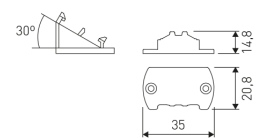

Scheme

LD044000000044	45° - 2 fixing plates.