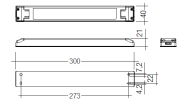

71/LD6024

**60W Power supply driver from the
Troll family Standard DriverP.**

Picture