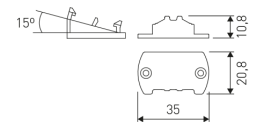

Scheme

LD044000000043	30° - 2 fixing plates.