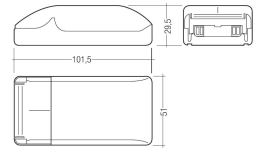

73/DLP

**Light dimming controler 12-24V.
On/Off Push, Dali, 0-10V, 1-10V.
(Master)**

Picture