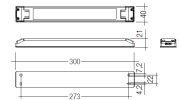

Picture

71/LD10024

96W Power supply driver from the Troll family Standard DriverP.

Picture

Scheme

71/LD15024

150W - Power supply 120-240Vac/24V.

Picture

71/LD18024

180W Power supply driver from the Troll family Standard DriverP

Picture

Scheme