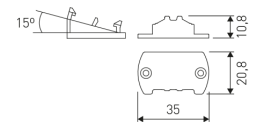

**Light dimming controler 12-24V.
On/Off Push, Dali, 0-10V, 1-10V.
(Slave)**

Picture

LD04400000001	30 cm cable with Female power supply connector.
LD04400000002	30 cm cable with Male power supply connector.
LD04400000003	30 cm interconnection cable with Male - Female.
LD044000000041	2 fixing plates.

Scheme

LD044000000042	15° - 2 fixing plates.
----------------	------------------------

Scheme

LD044000000043	30° - 2 fixing plates.
----------------	------------------------

Scheme

LD044000000044	45° - 2 fixing plates.
----------------	------------------------