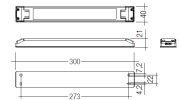

Control gear

Control gear Electronic Control Gear

Light source

Light source included	Yes
Light source	Led
Nominal power (W)	18
Colour temperature (K)	3000
CRI	80

Photometry

Photometry

Accessories

48/04 With terminals up to 4 mm² section.
To join 5 mm² silicone cable to 13 mm².

Picture

71/LD10024

96W Power supply driver from the Troll family Standard DriverP.

Picture

Scheme

71/LD15024

150W - Power supply 120-240Vac/24V.

Picture