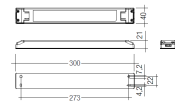

71/LD6024

**60W Power supply driver from the
Troll family Standard DriverP.**

Picture