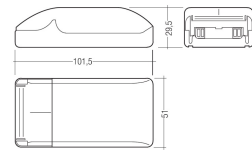

73/DLP

**Light dimming controler 12-24V.
On/Off Push, Dali, 0-10V, 1-10V.
(Master)**

Picture