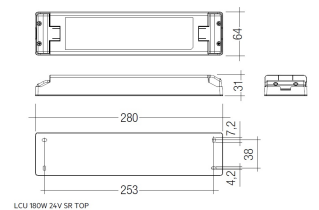

Picture

71/LD10024

96W Power supply driver from the Troll family Standard DriverP.

Picture

Scheme

71/LD15024

150W - Power supply 120-240Vac/24V.

Picture

71/LD18024

180W Power supply driver from the Troll family Standard DriverP

Picture

Scheme