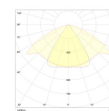

Pictograms

Product

Real power (W)	19,8
Real luminous flux (Lm)	1000
Luminous efficiency (Lm/W)	51
Beam angle (°)	60
Life time (h)	50000
IP	20
Electrical class insulation	Class 3
Photobiological risk	0 - Exempt
Operating temperature	from -20°C to 35°C
Electrical feeding	24 VDC

Control gear

Control gear Electronic Control Gear

Light source

Light source included	Yes
Light source	Led
Nominal power (W)	18
Colour temperature (K)	3000
CRI	80

Photometry

Photometry

Accessories

48/04 With terminals up to 4 mm² section.
To join 5 mm² silicone cable to 13 mm².