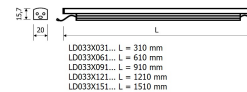

Dimensions

Product dimensions (mm) 20 x 1210 x 15,7

Scheme

Scheme

Small format LED linear luminaire from the TROLL family PerfileLED.

DESCRIPTION

Small format LED linear luminaire from the TROLL family PerfileLED setting an advanced and innovative thermal balance system through passive dissipation with stable colour temperature of 3000° K (warm white) optimised to be used as indoor or outdoor lighting where environmental integration was a relevant requirement such as bathrooms, kitchen furniture, shelves or retro-illumination. Designed for wall or ceiling surface mounted. Body profile built in extruded aluminium with IP65 connectors finished in grey. Luminaire built-in an optical system based on a lens made of synthetic material with an angle beam of 60°. Luminaire sets a 18 W LED source with CRI higher than 85 % and a chromatic dispersion lower than 3 SMCD. Fixture has a luminous flux of 1000 Lm, with an efficiency of 51 Lm/W and a total consumption of 19,8 W. The average life for the luminaire is 50000 h (stabilised at a minimum flux of 70 % from the original). Luminaire is fed at 220-240V; 50/60 Hz. and needs a constant power auxiliary gear.

Pictograms

Product

Real power (W)	19,8
Real luminous flux (Lm)	1000
Luminous efficiency (Lm/W)	51
Beam angle (°)	60
Life time (h)	50000
IP	20
Electrical class insulation	Class 3
Photobiological risk	0 - Exempt
Operating temperature	from -20°C to 35°C
Electrical feeding	24 VDC

Control gear

Control gear Electronic Control Gear

Light source

Light source included	Yes
Light source	Led
Nominal power (W)	18
Colour temperature (K)	3000
CRI	80

Photometry

Photometry

Accessories

48/04 With terminals up to 4 mm² section.
To join 5 mm² silicone cable to 13 mm².