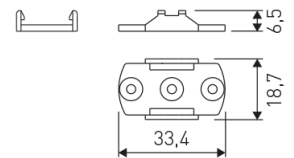

Scheme

LD044000000042	15° - 2 fixing plates.