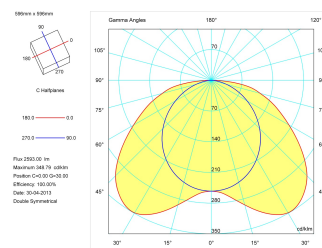

## Pictograms

---

**Product**

---

Real power (W)	40
Real luminous flux (Lm)	2593
Luminous efficiency (Lm/W)	64,8
Beam angle (°)	130 x 80
Life time (h)	50000
IP	40
Electrical class insulation	Class 1
Operating temperature	from -20°C to 35°C
Electrical feeding	220..240V, 50/60Hz
Colour	White
Energy efficiency class	A

---

Light source included	Yes
Light source	Led
Nominal power (W)	36
Nominal luminous flux (Lm)	3800
Colour temperature (K)	4000
Colour consistency (SDCM)	3
CRI	80

---

---

**Photometry**

---

## Photometry