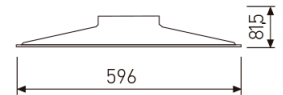

---

**Dimensions**

Product dimensions (mm)	596 x 596 x 74
Packing dimensions (mm)	610 x 610 x 80
Net weight (g)	2880
Gross weight (Kg)	3

---

**Scheme**

Scheme

---

**Indirect LED luminaire 600 x 600 for gridding ceilings from the TROLL family Luz Suave.**

---

**DESCRIPTION**

Indirect LED luminaire 600 x 600 for gridding ceilings from the TROLL family Luz Suave setting an advanced and innovative thermal balance system through passive dissipation with stable colour temperature of 4000° K (neutral white) optimised to be used as general lighting of offices, schools, commercial areas or architectural spaces. Designed for ceiling recessed installation. Luminaire body made from stainless steel sheet finished in white. Luminaire is IP40. Luminaire built-in an high purity aluminium reflector with frontal opal diffuser with an angle beam of 100°. Luminaire sets a 40 W LED source with CRI higher than 85 % and a chromatic dispersion lower than 3 SMCD. Fixture has a luminous flux of 2593 Lm, with an efficiency of 64,8 Lm/W and a total consumption of 40 W. The average life for the luminaire is 50000 h (stabilised at a minimum flux of 70 % from the original). Luminaire built-in an auxiliary gear DALI dimmable fed at 220-240V; 50/60 Hz.

---

**Pictograms**

---

**Product**

Real power (W)	40
Real luminous flux (Lm)	2593
Luminous efficiency (Lm/W)	64,8
Beam angle (°)	130 x 80
Life time (h)	50000
IP	40
Electrical class insulation	Class 1
Operating temperature	from -20°C to 35°C
Electrical feeding	220..240V, 50/60Hz
Colour	White
Energy efficiency class	A