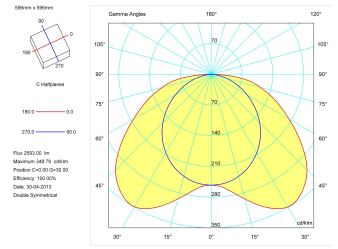

Photometry

Accessories

007/6060

Adapter frame to install visible profile luminaire to a smooth non-modular.
Drill 610x610.

Picture

Scheme