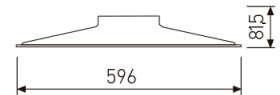

Dimensions

Product dimensions (mm)	596 x 596 x 74
Packing dimensions (mm)	610 x 610 x 80
Net weight (g)	2880
Gross weight (Kg)	3

Scheme

Scheme

Indirect LED luminaire 600 x 600 for gridding ceilings from the TROLL family Luz Suave.

DESCRIPTION

Indirect LED luminaire 600 x 600 for gridding ceilings from the TROLL family Luz Suave setting an advanced and innovative thermal balance system through passive dissipation with stable colour temperature of 3000° K (warm white) optimised to be used as general lighting of offices, schools, commercial areas or architectural spaces. Designed for ceiling recessed installation. Luminaire body made from stainless steel sheet finished in white. Luminaire is IP40. Luminaire built-in a high purity aluminium reflector with frontal opal diffuser with an angle beam of 100°. Luminaire sets a 40 W LED source with CRI higher than 85 % and a chromatic dispersion lower than 3 SMCD. Fixture has a luminous flux of 2393 Lm, with an efficiency of 59,8 Lm/W and a total consumption of 40 W. The average life for the luminaire is 50000 h (stabilised at a minimum flux of 70 % from the original). Luminaire built-in an auxiliary gear ON/OFF with emergency pack fed at 220-240V; 50/60 Hz.