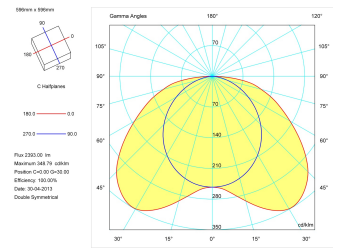

Photometry

Accessories

007/6060

Adapter frame to install visible profile
luminaire to a smooth non-modular.
Drill 610x610.

Picture

Scheme