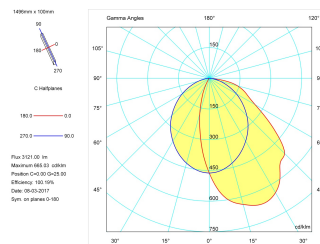

Photometry

Photometry