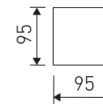

**Dimensions**

Product dimensions (mm) 95 x 1500 x 95

**Scheme**

Scheme

28W L=900  
36W L= 1200  
45W L= 1500

**1500 mm length LED linear luminaire, middle module for continuous lines construction from the TROLL family Online.**

Pictograms

**Product**

Real power (W)	48
Real luminous flux (Lm)	2812
Luminous efficiency (Lm/W)	58,6
Beam angle (°)	60 + 24
Life time (h)	60000
IP	20
Electrical class insulation	Class 1
Operating temperature	from -20°C to 35°C
Electrical feeding	220..240V, 50/60Hz
Colour	White
Energy efficiency class	A

End section 1200mm.

---

Picture

---

48/1500/33

End section 1500mm.

---

Picture