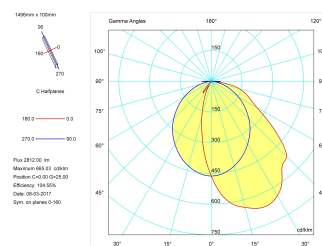

Photometry

Photometry