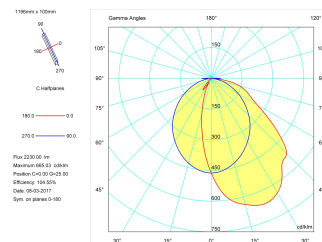

Photometry

Photometry