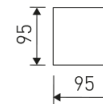

**Dimensions**

Product dimensions (mm) 95 x 1200 x 95

**Scheme**

Scheme

28W L=900  
36W L= 1200  
45W L= 1500

**1200 mm length LED linear luminaire, middle module for continuous lines construction from the TROLL family Online.**

Pictograms

**Product**

Real power (W)	39
Real luminous flux (Lm)	2230
Luminous efficiency (Lm/W)	57,2
Beam angle (°)	60 + 24
Life time (h)	60000
IP	20
Electrical class insulation	Class 1
Operating temperature	from -20°C to 35°C
Electrical feeding	220..240V, 50/60Hz
Colour	Grey
Energy efficiency class	A

Picture

---

48/1200/21

End section 1200mm.

---

Picture

---

48/1500/21

End section 1500mm.

---

Picture

---

48/501/21

90° elbow.

---

Picture