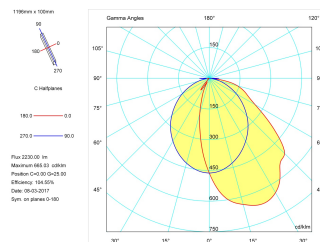

Photometry

Photometry