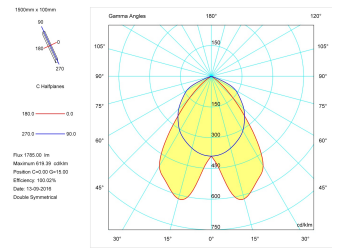

Photometry

Accessories

138D/510/21

Suspension with connection - 5 poles.

Picture