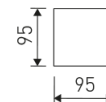

<b>Dimensions</b>	
Product dimensions (mm)	95 x 1500 x 95
Gross weight (Kg)	19

<b>Scheme</b>	
Scheme	

14W L=900  
18W L= 1200  
22W L= 1500

**1500 mm length LED linear luminaire, middle module for continuous lines construction from the TROLL family Online.**