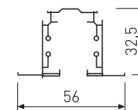

Dimensions

Product dimensions (mm)	31,5 x 2000 x 32,5
-------------------------	--------------------

Scheme

Scheme

Product

IP	20
Electrical class insulation	Class 1
Electrical feeding	100..240V, 50/60Hz
Colour	White

Suspension clamp.

Picture

Scheme

2432/00

Reinforced suspension clamp.

Picture

Scheme

L=182 mm

L=2000mm

2438/00

M6 nut.

Picture

Scheme

2439/00

M6 adjustment sleeve.

Picture