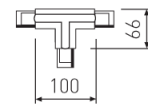

Dimensions

Product dimensions (mm)	31,5 x 2000 x 32,5
-------------------------	--------------------

Scheme

Scheme

Product

IP	20
Electrical class insulation	Class 1
Electrical feeding	100..240V, 50/60Hz
Colour	White

Continuity connector.

Picture

Scheme

2407/01/33

Left "T" connector, option of connection.

Picture

2407/02/33

Right "T" connector, option of connection.

Picture

Scheme

2407/03/33

Right "T" connector, option of connection.

Picture

2407/04/33

Left "T" connector, option of connection.

Picture

L=2000mm

2438/00

M6 nut.

Picture

Scheme

2439/00

M6 adjustment sleeve.

Picture