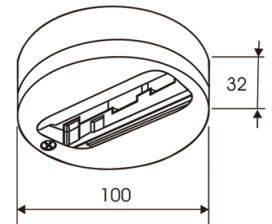

Dimensions

Product dimensions (mm)	31,5 x 2000 x 32,5
-------------------------	--------------------

Scheme

Scheme

Product

IP	20
Electrical class insulation	Class 1
Electrical feeding	100..240V, 50/60Hz
Colour	White

2408/01/33

Left "L" connector, option of connection.

Picture

2408/02/33

Right "L" connector, option of connection.

Picture

Scheme

2409/33

Adaptor with cable.

Picture

Scheme

2427/33

Surface base for spotlights with three-phase adapter.

Picture

Scheme

2431/00

Suspension clamp.

Picture

Scheme

2432/00

Reinforced suspension clamp.

Picture

Scheme

L=182 mm