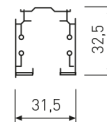

Product

IP	20
Electrical class insulation	Class 1
Electrical feeding	100..240V, 50/60Hz
Colour	Black

Control gear

Accessories

2400/04	End cover.