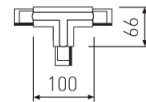

---

**Dimensions**

---

Product dimensions (mm)	31,5 x 4000 x 32,5
-------------------------	--------------------

---

---

**Scheme**

---

---

2407/01/04

Left "T" connector, option of connection.

Picture

2407/02/04

Right "T" connector, option of connection.

Picture

Scheme

2407/03/04

Right "T" connector, option of connection.

Picture

2407/04/04

Left "T" connector, option of connection.

Picture

2408/01/04

Left "L" connector, option of connection.