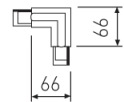

---

**Dimensions**

---

Product dimensions (mm)	31,5 x 4000 x 32,5
-------------------------	--------------------

---

---

**Scheme**

---

---

2407/01/04

Left "T" connector, option of connection.

Picture

2407/02/04

Right "T" connector, option of connection.

Picture

Scheme

2407/03/04

Right "T" connector, option of connection.

Picture

2407/04/04

Left "T" connector, option of connection.

Picture

2408/01/04

Left "L" connector, option of connection.

Picture

2408/02/04

Right "L" connector, option of connection.

Picture

Scheme

2409/04

"+" connector, option of connection.

Picture