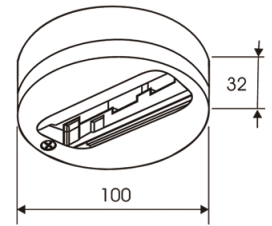

---

**Dimensions**

---

Product dimensions (mm)	31,5 x 4000 x 32,5
-------------------------	--------------------

---

---

**Scheme**

---

Picture

2408/02/04

Right "L" connector, option of connection.

Picture

Scheme

2409/04

"+" connector, option of connection.

Picture

Scheme

2413/00

Fastening directly to the ceiling.

Picture

Scheme

2417/04

Adaptor with cable.

Picture

Scheme

2427/04

Surface base for spotlights with tree-phase adapter.

Picture

Scheme

2431/00

Suspension clamp.

Picture