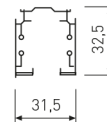

Dimensions

Product dimensions (mm)	31,5 x 3000 x 32,5
-------------------------	--------------------

Scheme

Scheme

Product

IP	20
Electrical class insulation	Class 1
Electrical feeding	100..240V, 50/60Hz
Colour	Grey

Control gear

Accessories

2400/04	End cover.
---------	------------

Picture

Scheme

2401/01/04

Left.

Surface triphasic track L:3000mm

Suspension clamp.

Picture

Scheme

2432/00

Reinforced suspension clamp.

Picture

Scheme

L=182 mm

L=2000mm

2438/00

M6 nut.

Picture

Scheme

2439/00

M6 adjustment sleeve.

Picture