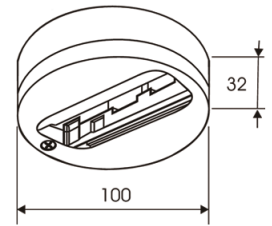

2408/01/04

Left "L" connector, option of connection.

Picture

2408/02/04

Right "L" connector, option of connection.

Picture

Scheme

2409/04

"+" connector, option of connection.

Picture

Scheme

2413/00

Fastening directly to the ceiling.

Picture

Scheme

2417/04

Adaptor with cable.

Picture

Scheme

2427/04

Surface base for spotlights with tree-phase adapter.

Picture

Scheme

2431/00

Suspension clamp.

Picture

Scheme

2432/00

Reinforced suspension clamp.

Picture

Scheme

L=182 mm