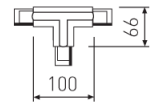

---

**Dimensions**

---

Product dimensions (mm)	31,5 x 1000 x 32,5
-------------------------	--------------------

---

---

**Scheme**

---

---

2407/01/33

Left "T" connector, option of connection.

Picture

2407/02/33

Right "T" connector, option of connection.

Picture

Scheme

2407/03/33

Right "T" connector, option of connection.

Picture

2407/04/33

Left "T" connector, option of connection.

Picture

2408/01/33

Left "L" connector, option of connection.