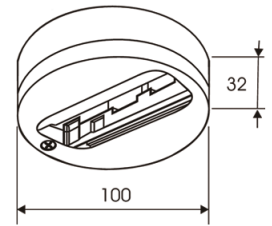

---

**Dimensions**

---

Product dimensions (mm)	31,5 x 1000 x 32,5
-------------------------	--------------------

---

---

**Scheme**

---

Scheme

2413/00

Fastening directly to the ceiling.

Picture

Scheme

2417/33

Adaptor with cable.

Picture

Scheme

2427/33

Surface base for spotlights with tree-phase adapter.

Picture

Scheme

2431/00

Suspension clamp.

Picture