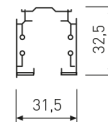

Product

IP	20
Electrical class insulation	Class 1
Electrical feeding	100..240V, 50/60Hz
Colour	White

Control gear

Accessories

2400/33	End cover.