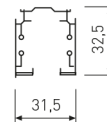

Dimensions

| | |
|-------------------------|--------------------|
| Product dimensions (mm) | 31,5 x 4000 x 32,5 |
|-------------------------|--------------------|

Scheme

Scheme

Product

| | |
|-----------------------------|--------------------|
| IP | 20 |
| Electrical class insulation | Class 1 |
| Electrical feeding | 100..240V, 50/60Hz |
| Colour | White |

Picture

Scheme

L=182 mm

2434/33

Ceiling rose fastening.

Picture

Scheme

2435/00

M6 threaded stem.

Picture

Scheme

L=2000mm

2438/00

M6 nut.

Picture

Scheme

Scheme

L=1500mm

2441/00

Bending tool.

Picture

Scheme