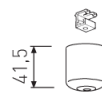

Picture

Scheme

L=182 mm

2434/33

Ceiling rose fastening.

Picture

Scheme

2435/00

M6 threaded stem.

Picture

Scheme

L=2000mm

2438/00

M6 nut.

Picture

Scheme