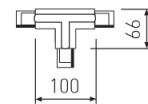

Dimensions

| | |
|-------------------------|--------------------|
| Product dimensions (mm) | 31,5 x 4000 x 32,5 |
|-------------------------|--------------------|

Scheme

Scheme

Product

| | |
|-----------------------------|--------------------|
| IP | 20 |
| Electrical class insulation | Class 1 |
| Electrical feeding | 100..240V, 50/60Hz |
| Colour | White |

Picture

Scheme

2407D/01/33

DALI connector "T" Left with possibility of connection.

Picture

2407D/02/33

DALI "T" connector Right with possibility of connection.

Picture

Scheme

2407D/03/33

DALI "T" connector Right with possibility of connection.

Picture

2407D/04/33

DALI connector "T" Left with possibility of connection.

Picture

2408D/01/33

M6 threaded stem.

Picture

Scheme

L=2000mm

2438/00

M6 nut.

Picture

Scheme