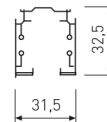

Dimensions

Product dimensions (mm)	31,5 x 3000 x 32,5
-------------------------	--------------------

Scheme

Scheme

Product

IP	20
Electrical class insulation	Class 1
Electrical feeding	100..240V, 50/60Hz
Colour	White

Reinforced suspension clamp.

Picture

Scheme

L=182 mm

2434/33

Ceiling rose fastening.

Picture

Scheme

2435/00

M6 threaded stem.

Picture

Scheme

L=2000mm

2438/00

M6 nut.

Picture

Picture

Scheme

L=1500mm

2441/00

Bending tool.

Picture

Scheme