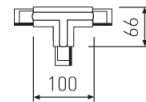

## Dimensions

Product dimensions (mm)	31,5 x 3000 x 32,5
-------------------------	--------------------

---

Scheme

---

2407D/01/04

DALI connector "T" Left with possibility of connection.

Picture

2407D/02/04

DALI "T" connector Right with possibility of connection.

Picture

Scheme

2407D/03/04

DALI "T" connector Right with possibility of connection.

Picture

2407D/04/04

DALI connector "T" Left with possibility of connection.

Picture