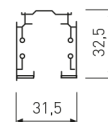

Product

IP	20
Electrical class insulation	Class 1
Electrical feeding	110..240V, 50/60Hz
Colour	Black

Control gear

Accessories

2400/04	End cover.