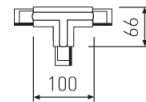

---

**Dimensions**

---

Product dimensions (mm)	31,5 x 1000 x 32,5
-------------------------	--------------------

---

---

**Scheme**

---

## Scheme

2407D/01/04

DALI connector "T" Left with possibility of connection.

Picture

2407D/02/04

DALI "T" connector Right with possibility of connection.

Picture

Scheme

2407D/03/04

DALI "T" connector Right with possibility of connection.

Picture

2407D/04/04

DALI connector "T" Left with possibility of connection.

Picture

2408D/01/04

DALI connector "L" Left with possibility of connection.