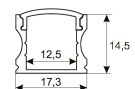

Dimensions

Product dimensions (mm)	10 x 2000 x 2,5
Packing dimensions (mm)	150 x 200 x 4
Net weight (g)	90
Gross weight (Kg)	0,14

Product

Real power (W)	16,5
Real luminous flux (Lm)	1650
Luminous efficiency (Lm/W)	100
Beam angle (°)	120
Life time (h)	30000
IP	20
Electrical class insulation	Class 3
Photobiological risk	0 - Exempt
Operating temperature	from -20°C to 35°C
Electrical feeding	24 VDC
Energy efficiency class	A+

2 m length surface profile set.
Includes: Anodized aluminium profile
(Alu6063-T5) + PC clear diffuser +
Installation clips + End caps.

Scheme

11.7890.0032.20

2 m length 45° surface profile set.
Includes: Anodized aluminium profile
(Alu6063-T5) + PC clear diffuser +
Installation clips + End caps.

Scheme

11.7890.1012.20

2 m length recessed profile set.
Includes: Anodized aluminium profile
(Alu6063-T5) + PC opal diffuser +
Installation clips + End caps

Scheme

11.7890.1022.20

2 m length surface profile set.
Includes: Anodized aluminium profile
(Alu6063-T5) + PC opal diffuser +
Installation clips + End caps.

Scheme

11.7890.1032.20

2 m length 45° surface profile set.
Includes: Anodized aluminium profile
(Alu6063-T5) + PC opal diffuser +
Installation clips + End caps.

Picture

71/LD10024

96W Power supply driver from the Troll family Standard DriverP.