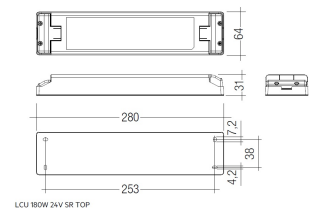

Dimensions

Product dimensions (mm)	10 x 2000 x 2,5
Packing dimensions (mm)	150 x 200 x 4
Net weight (g)	90
Gross weight (Kg)	0,14

Product

Real power (W)	16,5
Real luminous flux (Lm)	1650
Luminous efficiency (Lm/W)	100
Beam angle (°)	120
Life time (h)	30000
IP	20
Electrical class insulation	Class 3
Photobiological risk	0 - Exempt
Operating temperature	from -20°C to 35°C
Electrical feeding	24 VDC
Energy efficiency class	A+

Picture

Scheme

71/LD18024

180W Power supply driver from the Troll family Standard DriverP.

Picture

Scheme

71/LD3524

35W Power supply driver from the Troll family Standard DriverP.