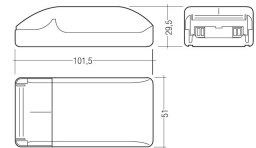

Dimensions

Product dimensions (mm)	10 x 2000 x 2,5
Packing dimensions (mm)	150 x 200 x 4
Net weight (g)	90
Gross weight (Kg)	0,14

Product

Real power (W)	16,5
Real luminous flux (Lm)	1650
Luminous efficiency (Lm/W)	100
Beam angle (°)	120
Life time (h)	30000
IP	20
Electrical class insulation	Class 3
Photobiological risk	0 - Exempt
Operating temperature	from -20°C to 35°C
Electrical feeding	24 VDC
Energy efficiency class	A+

Picture

Scheme

71/LD6024

60W Power supply driver from the Troll family Standard DriverP.

Picture

Scheme

73/DLP

**Light dimming controller 12-24V.
On/Off Push, Dali, 0-10V, 1-10V.
(Master)**