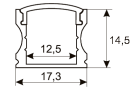

Dimensions

Product dimensions (mm)	10 x 2000 x 2,5
Packing dimensions (mm)	150 x 200 x 4
Net weight (g)	90
Gross weight (Kg)	0,14

Product

Real power (W)	16,5
Real luminous flux (Lm)	1650
Luminous efficiency (Lm/W)	100
Beam angle (°)	120
Life time (h)	30000
IP	20
Electrical class insulation	Class 3
Photobiological risk	0 - Exempt
Operating temperature	from -20°C to 35°C
Electrical feeding	24 VDC
Energy efficiency class	A+

Photometry

Photometry

Accessories

11.7890.0012.20

2 m length recessed profile set.
Includes: Anodized aluminium profile (Alu6063-T5) + PC clear diffuser + Installation clips + End caps

Scheme

11.7890.0022.20

2 m length surface profile set.
Includes: Anodized aluminium profile
(Alu6063-T5) + PC clear diffuser +
Installation clips + End caps.

Scheme

11.7890.0032.20

2 m length 45° surface profile set.
Includes: Anodized aluminium profile
(Alu6063-T5) + PC clear diffuser +
Installation clips + End caps.