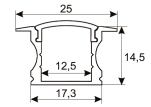

Dimensions

Product dimensions (mm)	10 x 2000 x 2,5
Packing dimensions (mm)	150 x 200 x 4
Net weight (g)	90
Gross weight (Kg)	0,14

Product

Real power (W)	16,5
Real luminous flux (Lm)	1650
Luminous efficiency (Lm/W)	100
Beam angle (°)	120
Life time (h)	30000
IP	20
Electrical class insulation	Class 3
Photobiological risk	0 - Exempt
Operating temperature	from -20°C to 35°C
Electrical feeding	24 VDC
Energy efficiency class	A+

Photometry

Photometry

Accessories

11.7890.0012.20

2 m length recessed profile set.
Includes: Anodized aluminium profile (Alu6063-T5) + PC clear diffuser + Installation clips + End caps

Scheme

11.7890.0022.20

2 m length surface profile set.
Includes: Anodized aluminium profile
(Alu6063-T5) + PC clear diffuser +
Installation clips + End caps.

Scheme

11.7890.0032.20

2 m length 45° surface profile set.
Includes: Anodized aluminium profile
(Alu6063-T5) + PC clear diffuser +
Installation clips + End caps.