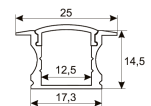

Dimensions

Product dimensions (mm)	10 x 2000 x 2,5
Packing dimensions (mm)	150 x 200 x 4
Net weight (g)	90
Gross weight (Kg)	0,14

Product

Real power (W)	16,5
Real luminous flux (Lm)	1650
Luminous efficiency (Lm/W)	100
Beam angle (°)	120
Life time (h)	30000
IP	20
Electrical class insulation	Class 3
Photobiological risk	0 - Exempt
Operating temperature	from -20°C to 35°C
Electrical feeding	24 VDC
Energy efficiency class	A+

2 m length surface profile set.
Includes: Anodized aluminium profile
(Alu6063-T5) + PC clear diffuser +
Installation clips + End caps.

Scheme

11.7890.0032.20

2 m length 45° surface profile set.
Includes: Anodized aluminium profile
(Alu6063-T5) + PC clear diffuser +
Installation clips + End caps.

Scheme

11.7890.1012.20

2 m length recessed profile set.
Includes: Anodized aluminium profile
(Alu6063-T5) + PC opal diffuser +
Installation clips + End caps

Scheme

11.7890.1022.20

2 m length surface profile set.
Includes: Anodized aluminium profile
(Alu6063-T5) + PC opal diffuser +
Installation clips + End caps.

Scheme

11.7890.1032.20

2 m length 45° surface profile set.
Includes: Anodized aluminium profile
(Alu6063-T5) + PC opal diffuser +
Installation clips + End caps.

Picture

71/LD10024

96W Power supply driver from the Troll family Standard DriverP.