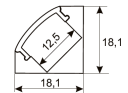

Dimensions

Product dimensions (mm)	10 x 2000 x 2,5
Packing dimensions (mm)	150 x 200 x 4
Net weight (g)	90
Gross weight (Kg)	0,14

Product

Real power (W)	16,5
Real luminous flux (Lm)	1650
Luminous efficiency (Lm/W)	100
Beam angle (°)	120
Life time (h)	30000
IP	20
Electrical class insulation	Class 3
Photobiological risk	0 - Exempt
Operating temperature	from -20°C to 35°C
Electrical feeding	24 VDC
Energy efficiency class	A+

2 m length surface profile set.
Includes: Anodized aluminium profile
(Alu6063-T5) + PC clear diffuser +
Installation clips + End caps.

Scheme

11.7890.0032.20

2 m length 45° surface profile set.
Includes: Anodized aluminium profile
(Alu6063-T5) + PC clear diffuser +
Installation clips + End caps.

Scheme

11.7890.1012.20

2 m length recessed profile set.
Includes: Anodized aluminium profile
(Alu6063-T5) + PC opal diffuser +
Installation clips + End caps

Scheme

11.7890.1022.20

2 m length surface profile set.
Includes: Anodized aluminium profile
(Alu6063-T5) + PC opal diffuser +
Installation clips + End caps.