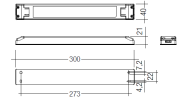

Scheme

71/LD6024

60W Power supply driver from the Troll family Standard DriverP.

Picture

Scheme

73/DLP

**Light dimming controller 12-24V.
On/Off Push, Dali, 0-10V, 1-10V.
(Master)**

Picture

73/DLS

**Light dimming controller 12-24V.
On/Off Push, Dali, 0-10V, 1-10V.
(Slave)**

Picture