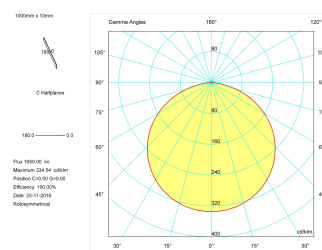

Photometry

Photometry

Accessories

11.7890.0012.20

2 m length recessed profile set.
Includes: Anodized aluminium profile (Alu6063-T5) + PC clear diffuser + Installation clips + End caps