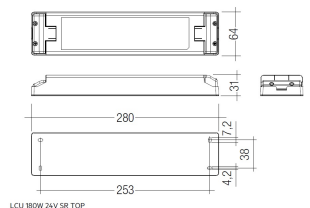

Picture

71/LD10024

96W Power supply driver from the Troll family Standard DriverP.

Picture

Scheme

71/LD15024

150W - Power supply 120-240Vac/24V.

Picture

71/LD18024

180W Power supply driver from the Troll family Standard DriverP

Picture

Scheme