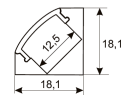

Scheme

478/33

Upper fastening staples. (1 unit)