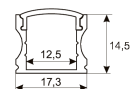

Scheme

11.7890.1032.20

2 m length 45° surface profile set.
Includes: Anodized aluminium profile (Alu6063-T5) + PC opal diffuser + Installation clips + End caps.