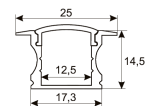

Scheme

11.7890.1022.20

2 m length surface profile set.
Includes: Anodized aluminium profile (Alu6063-T5) + PC opal diffuser + Installation clips + End caps.