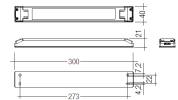

Picture

71/LD10024

96W Power supply driver from the Troll family Standard DriverP.

Picture

Scheme

71/LD15024

150W - Power supply 120-240Vac/24V.

Picture

71/LD18024

180W Power supply driver from the Troll family Standard DriverP

Picture

Scheme