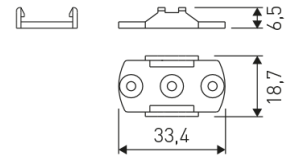

Scheme

478/33

Upper fastening staples. (1 unit)

Scheme

478/C200/00

Transparent cover.