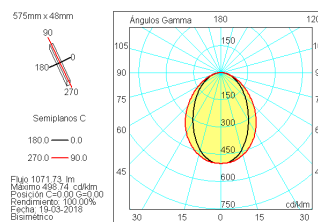

Photometry

Accesorios

11.1671.4004.00	Essence Ecoled aligner for dimmable recessed continuous line.
11.1671.4005.63	Essence Ecoled endcaps for recessed continuous line.
11.1671.4006.00	90° joint-corner for continuous line ceiling-wall.