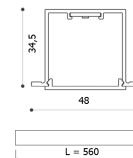

Dimensions

Product dimensions (mm)	48 x 560 x 35
Packing dimensions (mm)	60 x 585 x 75
Drilling hole (mm)	40 x 560

Scheme

Scheme

560 mm length minimalist LED linear luminaire for recessed continuous lines construction from the TROLL family Essence.

Pictograms

Product

Real power (W)	15
Real luminous flux (Lm)	1191
Luminous efficiency (Lm/W)	80
Beam angle (°)	75
Life time (h)	50000
IP	40
Electrical class insulation	Class 1
Operating temperature	from -20°C to 35°C
Electrical feeding	220..240V, 50/60Hz
Colour	Ceramic white
Energy efficiency class	A