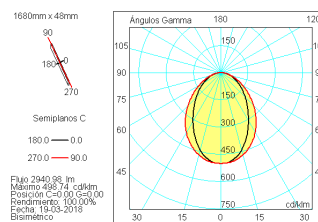

Photometry

Accesorios

11.1671.4004.00	Essence Ecoled aligner for dimmable recessed continuous line.
11.1671.4005.63	Essence Ecoled endcaps for recessed continuous line.
11.1671.4006.00	90° joint-corner for continuous line ceiling-wall.