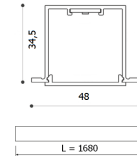

Dimensions

Product dimensions (mm)	48 x 1680 x 35
Packing dimensions (mm)	60 x 1710 x 75
Drilling hole (mm)	40 x 1680

Scheme

Scheme

1680 mm length minimalist LED linear luminaire for recessed continuous lines construction from the TROLL family Essence.