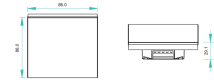

Dimensions

Product dimensions (mm)	86 x 86 x 29,1
-------------------------	----------------

Scheme

Scheme

Product

Electrical feeding	110..240V, 50/60Hz
--------------------	--------------------

Colour	White
--------	-------

Control gear

RGB touch panel from the Analogic Wallpan family of TROLL.

DESCRIPTION

RGB touch panel from the Analogic Wallpan family of TROLL. Accessory designed to be installed recessed on walls and suitable to connect with 4 RGB controllers ref 11.1655.0001.00, or record 4 scenes. Fed at 110-240V and 50/60Hz.