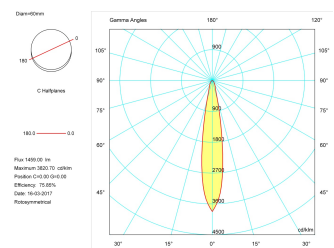

Photometry

Photometry