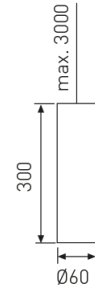

Decorative and minimalist luminaire with neutral aesthetic from the TROLL family Tubular LED.

DESCRIPTION

Decorative and minimalist luminaire with neutral aesthetic from the TROLL family Tubular LED setting an advanced and innovative thermal balance system through passive dissipation with stable colour temperature of 4000° K (neutral white) optimised to be used as general lighting of commercial or domestic areas, as well as contract spaces where aesthetic and design were a relevant requirement. Designed for Ceiling suspended installation. Luminaire body built in extruded aluminium finished in white with golden interior Luminaire built-in an high purity aluminium reflector with tempered protection glass with an angle beam of 12°. Luminaire sets a 7 W LED source with CRI higher than 85 % and a chromatic dispersion lower than 3 SMCD. Fixture has a luminous flux of 907 Lm, with an efficiency of 113,4 Lm/W and a total consumption of 8 W. The average life for the luminaire is 50000 h (stabilised at a minimum flux of 70 % from the original). Luminaire built-in an auxiliary gear ON/OFF fed at 220-240V; 50/60 Hz.

Item code	11.1645.3411.63
Product type	IN
Category	Surface Downlights
Family	Tubular-S
Subfamily	Tubular P
Materials	Luminaire body built in extruded aluminium.
Optical system	Luminaire built-in a high purity aluminium reflector with tempered protection glass.
Installation instructions	Luminaire designed for Ceiling suspended installation.