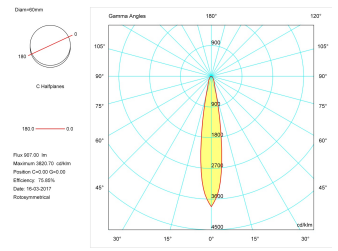

---

**Pictograms**

---

**Product**

---

Real power (W)	8
Real luminous flux (Lm)	907
Luminous efficiency (Lm/W)	113,4
Beam angle (°)	12
Life time (h)	50000
IP	20
Electrical class insulation	Class 1
Operating temperature	from -20°C to 35°C
Electrical feeding	220..240V, 50/60Hz
Colour	Ceramic white
Energy efficiency class	A+

---

Light source included	Yes
Light source	Led
Nominal power (W)	7
Nominal luminous flux (Lm)	1000
Colour temperature (K)	4000
Colour consistency (SDCM)	3
CRI	90

---

---

**Photometry**

---

**Photometry**

**Accessories**

11.1645.0001.63

On-Off base area

11.1645.0002.63

On-Off half-surface area.