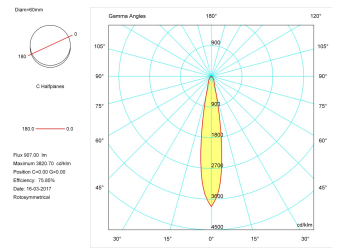

Photometry

Accessories

11.1645.0001.02	On-Off base area
11.1645.0002.02	On-Off Half-surface area