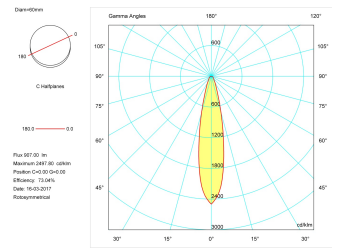

**Pictograms**

---

**Product**

---

Real power (W)	8
Real luminous flux (Lm)	907
Luminous efficiency (Lm/W)	113,4
Beam angle (°)	24
Life time (h)	50000
IP	20
Electrical class insulation	Class 1
Operating temperature	from -20°C to 35°C
Electrical feeding	220..240V, 50/60Hz
Colour	Gold
Energy efficiency class	A+

---

Light source included	Yes
Light source	Led
Nominal power (W)	7
Nominal luminous flux (Lm)	1000
Colour temperature (K)	4000
Colour consistency (SDCM)	3
CRI	90

---

---

**Photometry**

---

Photometry

Accessories

11.1645.0001.02	On-Off base area
11.1645.0002.02	On-Off Half-surface area