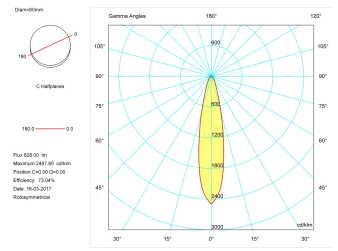

## Pictograms

---

**Product**

---

Real power (W)	8
Real luminous flux (Lm)	828
Luminous efficiency (Lm/W)	103,5
Beam angle (°)	12
Life time (h)	50000
IP	20
Electrical class insulation	Class 1
Operating temperature	from -20°C to 35°C
Electrical feeding	220..240V, 50/60Hz
Colour	Gold
Energy efficiency class	A+

---

Light source included	Yes
Light source	Led
Nominal power (W)	7
Nominal luminous flux (Lm)	900
Colour temperature (K)	3000
Colour consistency (SDCM)	3
CRI	90

---

---

**Photometry**

---

**Photometry**

**Accessories**

11.1645.0001.02	On-Off base area
11.1645.0002.02	On-Off Half-surface area