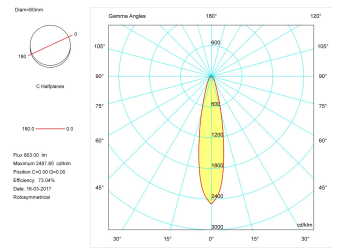

## Pictograms

---

**Product**

---

Real power (W)	8
Real luminous flux (Lm)	803
Luminous efficiency (Lm/W)	100,4
Beam angle (°)	24
Life time (h)	50000
IP	20
Electrical class insulation	Class 1
Operating temperature	from -20°C to 35°C
Electrical feeding	220..240V, 50/60Hz
Colour	Gold
Energy efficiency class	A+

---

Light source included	Yes
Light source	Led
Nominal power (W)	7
Nominal luminous flux (Lm)	850
Colour temperature (K)	2700
Colour consistency (SDCM)	3
CRI	90

---

---

**Photometry**

---

Photometry

Accessories

11.1645.0001.02	On-Off base area
11.1645.0002.02	On-Off Half-surface area