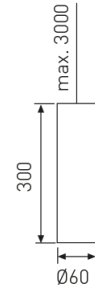

Decorative and minimalist luminaire with neutral aesthetic from the TROLL family Tubular LED.

DESCRIPTION

Decorative and minimalist luminaire with neutral aesthetic from the TROLL family Tubular LED setting an advanced and innovative thermal balance system through passive dissipation with stable colour temperature of 2700° K (warm white) optimised to be used as general lighting of commercial or domestic areas, as well as contract spaces where aesthetic and design were a relevant requirement. Designed for Ceiling suspended installation. Luminaire body built in extruded aluminium finished in golden with black interior Luminaire built-in an high purity aluminium reflector with tempered protection glass with an angle beam of 24°. Luminaire sets a 7 W LED source with CRI higher than 85 % and a chromatic dispersion lower than 3 SMCD. Fixture has a luminous flux of 803 Lm, with an efficiency of 100,4 Lm/W and a total consumption of 8 W. The average life for the luminaire is 50000 h (stabilised at a minimum flux of 70 % from the original). Luminaire built-in an auxiliary gear ON/OFF fed at 220-240V; 50/60 Hz.

Item code	11.1645.2221.02
Product type	IN
Category	Surface Downlights
Family	Tubular-S
Subfamily	Tubular P
Materials	Luminaire body built in extruded aluminium.
Optical system	Luminaire built-in a high purity aluminium reflector with tempered protection glass.
Installation instructions	Luminaire designed for Ceiling suspended installation.