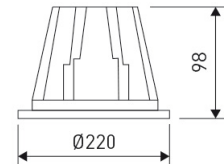

Dimensions

Product dimensions (mm)	ø220 x 98
Net weight (g)	1000
Drilling hole (mm)	Ø200

Scheme

Scheme

Product

Real power (W)	32,5
Real luminous flux (Lm)	3494
Luminous efficiency (Lm/W)	107,5
Beam angle (°)	80
Life time (h)	50000
IP	54/20
Electrical class insulation	Class 2
Operating temperature	from -20°C to 35°C
Electrical feeding	220..240V, 50/60Hz
Colour	White
Energy efficiency class	A+

Control gear

Control gear included	Yes
Control gear	Electronic Control Gear
Factor de potencia	0,98

Light source

Light source included	Yes
Light source	Led
Nominal power (W)	30
Nominal luminous flux (Lm)	4500
Colour temperature (K)	4000
Colour consistency (SDCM)	5
CRI	80

Photometry

Round format fix downlight from the TROLL family Beryl.

DESCRIPTION

Round format fix downlight from the TROLL family Beryl setting an advanced and innovative thermal balance system through passive dissipation with stable colour temperature of 4000° K (neutral white) optimised to be used as general indoor lighting for offices, hospitals commercial areas or residential & contract spaces. Designed for ceiling recessed installation. Luminaire body built in die-cast aluminium with matt polycarbonate frontal diffuser finished in white. Optical group is IP54 on the visible frontal area. Luminaire built-in an Polycarbonate opal diffuser with an angle beam of 80°. Luminaire sets a 35 W LED source with CRI higher than 80 % and a chromatic dispersion lower than 5 SMCD. Fixture has a luminous flux of 3494 Lm, with an efficiency of 107,5 Lm/W and a total consumption of 32,5 W. The average life for the luminaire is 50000 h (stabilised at a minimum flux of 70 % from the original). Luminaire built-in an auxiliary gear ON/OFF fed at 220-240V; 50/60 Hz.