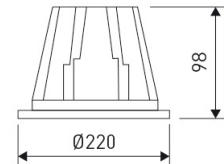

Dimensions

Product dimensions (mm)	ø220 x 98
Net weight (g)	1000
Drilling hole (mm)	ø200

Scheme

Scheme

Product

Real power (W)	32,5
Real luminous flux (Lm)	3295
Luminous efficiency (Lm/W)	101,4
Beam angle (°)	80
Life time (h)	50000
IP	54/20
Electrical class insulation	Class 2
Operating temperature	from -20°C to 35°C
Electrical feeding	220..240V, 50/60Hz
Colour	White
Energy efficiency class	A+

Control gear

Control gear included	Yes
Control gear	1-10V Dimmable Electronic Control Gear
Factor de potencia	0,98

Light source

Light source included	Yes
Light source	Led
Nominal power (W)	30
Nominal luminous flux (Lm)	4500
Colour temperature (K)	3000
Colour consistency (SDCM)	5
CRI	80

Photometry

Round format fix downlight from the TROLL family Beryl.

DESCRIPTION

Round format fix downlight from the TROLL family Beryl setting an advanced and innovative thermal balance system through passive dissipation with stable colour temperature of 3000° K (warm white) optimised to be used as general indoor lighting for offices, hospitals commercial areas or residential & contract spaces. Designed for ceiling recessed installation. Luminaire body built in die-cast aluminium with matt polycarbonate frontal diffuser finished in white. Optical group is IP54 on the visible frontal area. Luminaire built-in a Polycarbonate opal diffuser with an angle beam of 80°. Luminaire sets a 35 W LED source with CRI higher than 80 % and a chromatic dispersion lower than 5 SMCD. Fixture has a luminous flux of 3295 Lm, with an efficiency of 101,4 Lm/W and a total consumption of 32,5 W. The average life for the luminaire is 50000 h (stabilised at a minimum flux of 70 % from the original). Luminaire built-in an auxiliary gear Dimmable 1-10V fed at 220-240V; 50/60 Hz.