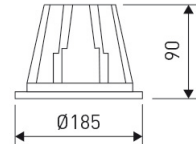

Dimensions

Product dimensions (mm)	ø185 x 90
Net weight (g)	885
Drilling hole (mm)	ø175

Scheme

Scheme

Product

Real power (W)	23
Real luminous flux (Lm)	2253
Luminous efficiency (Lm/W)	98
Beam angle (°)	80
Life time (h)	50000
IP	54/20
Electrical class insulation	Class 2
Operating temperature	from -20°C to 35°C
Electrical feeding	220..240V, 50/60Hz
Colour	White
Energy efficiency class	A+

Control gear

Control gear included	Yes
Control gear	DALI Dimmable Electronic Control Gear
Factor de potencia	0,98

Light source

Light source included	Yes
Light source	Led
Nominal power (W)	21
Nominal luminous flux (Lm)	3000
Colour temperature (K)	3000
Colour consistency (SDCM)	5
CRI	80

Photometry

Round format fix downlight from the TROLL family Beryl.

DESCRIPTION

Round format fix downlight from the TROLL family Beryl setting an advanced and innovative thermal balance system through passive dissipation with stable colour temperature of 3000° K (warm white) optimised to be used as general indoor lighting for offices, hospitals commercial areas or residential & contract spaces. Designed for ceiling recessed installation. Luminaire body built in die-cast aluminium with matt polycarbonate frontal diffuser finished in white. Optical group is IP54 on the visible frontal area. Luminaire built-in a Polycarbonate opal diffuser with an angle beam of 80°. Luminaire sets a 24 W LED source with CRI higher than 80 % and a chromatic dispersion lower than 5 SMCD. Fixture has a luminous flux of 2253 Lm, with an efficiency of 98 Lm/W and a total consumption of 23 W. The average life for the luminaire is 50000 h (stabilised at a minimum flux of 70 % from the original). Luminaire built-in an auxiliary gear DALI dimmable fed at 220-240V; 50/60 Hz.