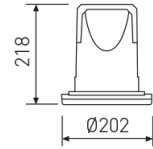

Dimensions

Product dimensions (mm)	Ø202 x 218
Drilling hole (mm)	Ø182

Scheme

 Scheme

Product

Real power (W)	28
Real luminous flux (Lm)	2451
Luminous efficiency (Lm/W)	87,5
Beam angle (°)	60
Life time (h)	50000
IP	65
IK	6
Electrical class insulation	Class 2
Operating temperature	from -20°C to 35°C
Electrical feeding	220..240V, 50/60Hz
Colour	White
Energy efficiency class	A+

Control gear

Control gear included	Yes
Control gear	Electronic Control Gear
Factor de potencia	0,98

Light source

Light source included	Yes
Light source	Led
Nominal power (W)	25,7
Nominal luminous flux (Lm)	2819
Colour temperature (K)	4000
CRI	80

Photometry

Round format fix downlight from the TROLL family Num.

DESCRIPTION

Round format fix downlight from the TROLL family Num setting an advanced and innovative thermal balance system through passive dissipation with stable colour temperature of 4000° K (neutral white) optimised to be used as lighting of areas where waterproof features were required such as wet areas, clean rooms or outdoor porches. Designed for ceiling recessed installation. Body built in die-cast aluminium with frontal tempered glass and stainless steel fixing screws finished in white. Luminaire is IP65. Luminaire built-in an high efficiency faceted reflector made of high purity aluminium with an angle beam of 60°. Luminaire sets a 30 W LED source with CRI higher than 85 % and a chromatic dispersion lower than 3 SMCD. Fixture has a luminous flux of 2451 Lm, with an efficiency of 87,5 Lm/W and a total consumption of 28 W. The average life for the luminaire is 50000 h (stabilised at a minimum flux of 70 % from the original). Luminaire built-in an auxiliary gear ON/OFF fed at 220-240V; 50/60 Hz.