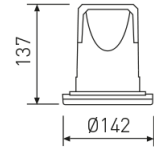

Dimensions

Product dimensions (mm)	Ø142 x 137
Drilling hole (mm)	Ø125

Scheme

Scheme

Product

Real power (W)	15
Real luminous flux (Lm)	1329
Luminous efficiency (Lm/W)	88,6
Beam angle (°)	60
Life time (h)	50000
IP	65
IK	6
Electrical class insulation	Class 2
Operating temperature	from -20°C to 35°C
Electrical feeding	220..240V, 50/60Hz
Colour	White
Energy efficiency class	A+

Control gear

Control gear included	Yes
Control gear	Electronic Control Gear
Factor de potencia	0,98

Light source

Light source included	Yes
Light source	Led
Nominal power (W)	13,5
Nominal luminous flux (Lm)	1528
Colour temperature (K)	4000
CRI	80

Photometry

Round format fix downlight from the TROLL family Num.

DESCRIPTION

Round format fix downlight from the TROLL family Num setting an advanced and innovative thermal balance system through passive dissipation with stable colour temperature of 4000° K (neutral white) optimised to be used as lighting of areas where waterproof features were required such as wet areas, clean rooms or outdoor porches. Designed for ceiling recessed installation. Body built in die-cast aluminium with frontal tempered glass and stainless steel fixing screws finished in white. Luminaire is IP65. Luminaire built-in an high efficiency faceted reflector made of high purity aluminium with an angle beam of 60°. Luminaire sets a 15 W LED source with CRI higher than 85 % and a chromatic dispersion lower than 3 SMCD. Fixture has a luminous flux of 1329 Lm, with an efficiency of 88,6 Lm/W and a total consumption of 15 W. The average life for the luminaire is 50000 h (stabilised at a minimum flux of 70 % from the original). Luminaire built-in an auxiliary gear ON/OFF fed at 220-240V; 50/60 Hz.