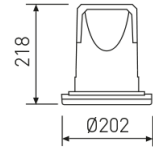

Dimensions

Product dimensions (mm)	Ø202 x 218
Drilling hole (mm)	Ø182

Scheme

Scheme

Product

Real power (W)	28
Real luminous flux (Lm)	2194
Luminous efficiency (Lm/W)	78,4
Beam angle (°)	60
Life time (h)	50000
IP	65
IK	6
Electrical class insulation	Class 2
Operating temperature	from -20°C to 35°C
Electrical feeding	220..240V, 50/60Hz
Colour	White
Energy efficiency class	A

Control gear

Control gear included	Yes
Control gear	Electronic Control Gear
Factor de potencia	0,98

Light source

Light source included	Yes
Light source	Led
Nominal power (W)	25,7
Nominal luminous flux (Lm)	2523
Colour temperature (K)	3000
CRI	80

Photometry

Round format fix downlight from the TROLL family Num.

DESCRIPTION

Round format fix downlight from the TROLL family Num setting an advanced and innovative thermal balance system through passive dissipation with stable colour temperature of 3000° K (warm white) optimised to be used as lighting of areas where waterproof features were required such as wet areas, clean rooms or outdoor porches. Designed for ceiling recessed installation. Body built in die-cast aluminium with frontal tempered glass and stainless steel fixing screws finished in white. Luminaire is IP65. Luminaire built-in an high efficiency faceted reflector made of high purity aluminium with an angle beam of 60°. Luminaire sets a 30 W LED source with CRI higher than 85 % and a chromatic dispersion lower than 3 SMCD. Fixture has a luminous flux of 2194 Lm, with an efficiency of 78,4 Lm/W and a total consumption of 28 W. The average life for the luminaire is 50000 h (stabilised at a minimum flux of 70 % from the original). Luminaire built-in an auxiliary gear ON/OFF fed at 220-240V; 50/60 Hz.