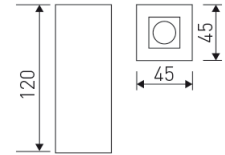

Dimensions	
Product dimensions (mm)	45 x 45 x 120
Net weight (g)	300

Scheme	
Scheme	

Decorative Luminaire from the TROLL family Beryl KN LED.

DESCRIPTION

Decorative Luminaire from the TROLL family Beryl KN LED with 1,5 W, and IP40 dust and water protection class. It is made from powder coated aluminium (RAL9006 standard). Optical system based on Led lenses with different possible light distribution. The standard light distribution is achieved owing to $\pm 5^\circ \times \pm 21^\circ$ lens. It is also possible to use the symmetric light distribution of 45° . Luminary designed for accent and decorative illumination in such areas as restaurants, pubs, or cafés.

Product	
Real power (W)	1,7
Real luminous flux (Lm)	96
U.G.R. (%)	< 19
Luminous efficiency (Lm/W)	56
Life time (h)	60000
IP	40
IK	04
Electrical class insulation	Class 1
Operating temperature	from 5°C to 30°C
Electrical feeding	220..240V, 50/60Hz
Colour	Grey

Control gear	
Control gear included	Yes
Control gear	Electronic Control Gear

Light source	
Light source included	Yes
Light source	Led
Nominal power (W)	1
Nominal luminous flux (Lm)	87
Average life time (h)	83000
Colour temperature (K)	3000
Colour consistency (SDCM)	5
CRI	80