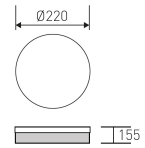

Dimensions

Product dimensions (mm) ø280 x 55

Scheme

Scheme

Compact surface luminaire with circular format from the Lotos Elegance family of TROLL.

DESCRIPTION

Type of product - for indoor uses. The way of mounting - surface mounted on ceiling or wall construction. Luminaire housing made of polycarbonate. Housing colour - white. Luminaire dimensions: width - 280 mm, height - 55 mm. Optical system - diffuser made of opalized polycarbonate. Luminaire is equipped with light source. Types of light sources - LED. Printed circuit board for mounting LED made of FR-4. Luminous flux of LED sources - 1800 lm. LED sources power - 10 W. Colour temperature of light source - 4000K. CRI?80. Luminous flux of the luminaire - 1229 lm. Power consumed by the luminaire - 12 W. Luminous efficacy of the luminaire - 102,42 lm/W. Type of power supply - electronic gear. Operational temperature range of the luminaire -20°C to 40°C. Protection level IP - IP54. Protection level IK - IK10. Protection against electric shock - class II. Certificates and admissions - CE. Additional information: the luminaire equipped with microwave movement sensor.

Pictograms

Product

Real power (W)	13,2
Real luminous flux (Lm)	1133
Luminous efficiency (Lm/W)	86
Beam angle (°)	120
Life time (h)	36000
IP	54
IK	10
Electrical class insulation	Class 2
Operating temperature	from -20°C to 40°C
Electrical feeding	220..240V, 50/60Hz
Colour	White
Energy efficiency class	A

Control gear

Control gear included	Yes
Control gear	Motion Sensor

Light source

Light source included	Yes
Light source	Led
Nominal power (W)	10
Nominal luminous flux (Lm)	1800
Average life time (h)	36000
Colour temperature (K)	4000
CRI	80