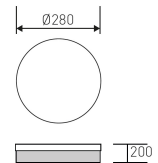

Dimensions

Product dimensions (mm) ø280 x 55

Scheme

Scheme

Compact surface luminaire with circular format from the Lotos Elegance family of TROLL.

DESCRIPTION

Type of product - for indoor uses. The way of mounting - surface mounted on ceiling or wall construction. Luminaire housing made of polycarbonate. Housing colour - white. Luminaire dimensions: width - 280 mm, height - 55 mm. Optical system - diffuser made of opalized polycarbonate. Luminaire is equipped with light source. Types of light sources - LED. Printed circuit board for mounting LED made of FR-4. Luminous flux of LED sources - 1800 lm. LED sources power - 15 W. Colour temperature of light source - 4000K. CRI?80. Luminous flux of the luminaire - 1229 lm. Power consumed by the luminaire - 18 W. Luminous efficacy of the luminaire - 68,28 lm/W. Type of power supply - electronic gear. Operational temperature range of the luminaire -20°C to 40°C. Protection level IP - IP54. Protection level IK - IK10. Protection against electric shock - class II. Certificates and admissions - CE. Additional information: the luminaire equipped with microwave movement sensor.

Pictograms

Product

Real power (W)	19,8
Real luminous flux (Lm)	1700
Luminous efficiency (Lm/W)	86
Beam angle (°)	120
Life time (h)	36000
IP	54
IK	10
Electrical class insulation	Class 2
Operating temperature	from -20°C to 40°C
Electrical feeding	220..240V, 50/60Hz
Colour	White
Energy efficiency class	A

Control gear

Control gear included	Yes
Control gear	Motion Sensor

Light source

Light source included	Yes
Light source	Led
Nominal power (W)	15
Nominal luminous flux (Lm)	1800
Average life time (h)	36000
Colour temperature (K)	4000
CRI	80