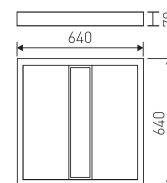

Dimensions

Product dimensions (mm)	640 x 640 x 78
-------------------------	----------------

Scheme

Scheme

Rubin Pos LED, surface mounted luminaire from the TROLL family SoftLight.

DESCRIPTION

Type of product - for indoor uses. The way of mounting - surface mounted on ceiling. Luminaire housing made of steel sheet, coated with powder paint resistant to UV. Housing colour - white. Luminaire dimensions: length - 640 mm, width - 640 mm, height - 78 mm. Optical system - micro prism diffuser made of polycarbonate. Luminaire is equipped with light source. Types of light sources - LED. Printed circuit board for mounting LED made of aluminum. Luminous flux of LED sources - 7068 lm. LED sources power - 44,4 W. Colour temperature of light source - 4000K. SDCM=3. CRI?80. Durability of LED light sources - 60000 h (L80/B10). Luminous flux of the luminaire - 5367 lm. Power consumed by the luminaire - 47 W. Luminous efficacy of the luminaire - 114,19 lm/W. Type of power supply - electronic gear. Operational temperature range of the luminaire 5°C to 30°C. Protection level IP - IP20. Protection level IK - IK04. Protection against electric shock - class I. Certificates and admissions - CE.

Pictograms

Product

Real power (W)	42
Real luminous flux (Lm)	5433
Luminous efficiency (Lm/W)	129
Beam angle (°)	90
Life time (h)	60000 (L80B10)
IP	20
IK	4
Electrical class insulation	Class 1
Operating temperature	from 5°C to 30°C
Electrical feeding	220..240V, 50/60Hz
Colour	White
Energy efficiency class	A++
Diffuser	Micro-prismatic diffuser

Control gear

Control gear included	Yes
Control gear	Electronic Control Gear

Light source

Light source included	Yes
Light source	Led
Nominal power (W)	37
Nominal luminous flux (Lm)	6966
Average life time (h)	60000
Colour temperature (K)	4000
Colour consistency (SDCM)	3
CRI	80