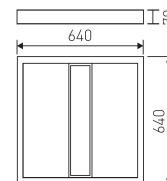

Dimensions

Product dimensions (mm)	640 x 640 x 78
-------------------------	----------------

Scheme

Scheme

Rubin Pos LED, Surface mounted luminaire from the TROLL family SoftLight.

DESCRIPTION

Type of product - for indoor uses. The way of mounting - surface mounted on ceiling. Luminaire housing made of steel sheet, coated with powder paint resistant to UV. Housing colour - white. Luminaire dimensions: length - 640 mm, width - 640 mm, height - 78 mm. Optical system - micro prism diffuser made of polycarbonate. Luminaire is equipped with light source. Types of light sources - LED. Printed circuit board for mounting LED made of aluminum. Luminous flux of LED sources - 2784 lm. LED sources power - 17,4 W. Colour temperature of light source - 4000K. SDCM=3. CRI?80. Durability of LED light sources - 60000 h (L80/B10). Luminous flux of the luminaire - 2114 lm. Power consumed by the luminaire - 18 W. Luminous efficacy of the luminaire - 117,44 lm/W. Type of power supply - electronic gear. Operational temperature range of the luminaire 5°C to 30°C. Protection level IP - IP20. Protection level IK - IK04. Protection against electric shock - class I. Certificates and admissions - CE.

Product

Real power (W)	18
Real luminous flux (Lm)	2114
U.G.R. (%)	< <19
Luminous efficiency (Lm/W)	117,44
Beam angle (°)	90
Life time (h)	60000 (L80B10)
IP	20
IK	4
Electrical class insulation	Class 1
Operating temperature	from 5°C to 30°C
Electrical feeding	220..240V, 50/60Hz
Colour	White
Energy efficiency class	A++
Diffuser	Micro-prismatic diffuser

Control gear

Control gear included	Yes
Control gear	Electronic Control Gear

Light source

Light source included	Yes
Light source	Led
Nominal power (W)	15
Nominal luminous flux (Lm)	2840
Average life time (h)	60000
Colour temperature (K)	4000
Colour consistency (SDCM)	3
CRI	80